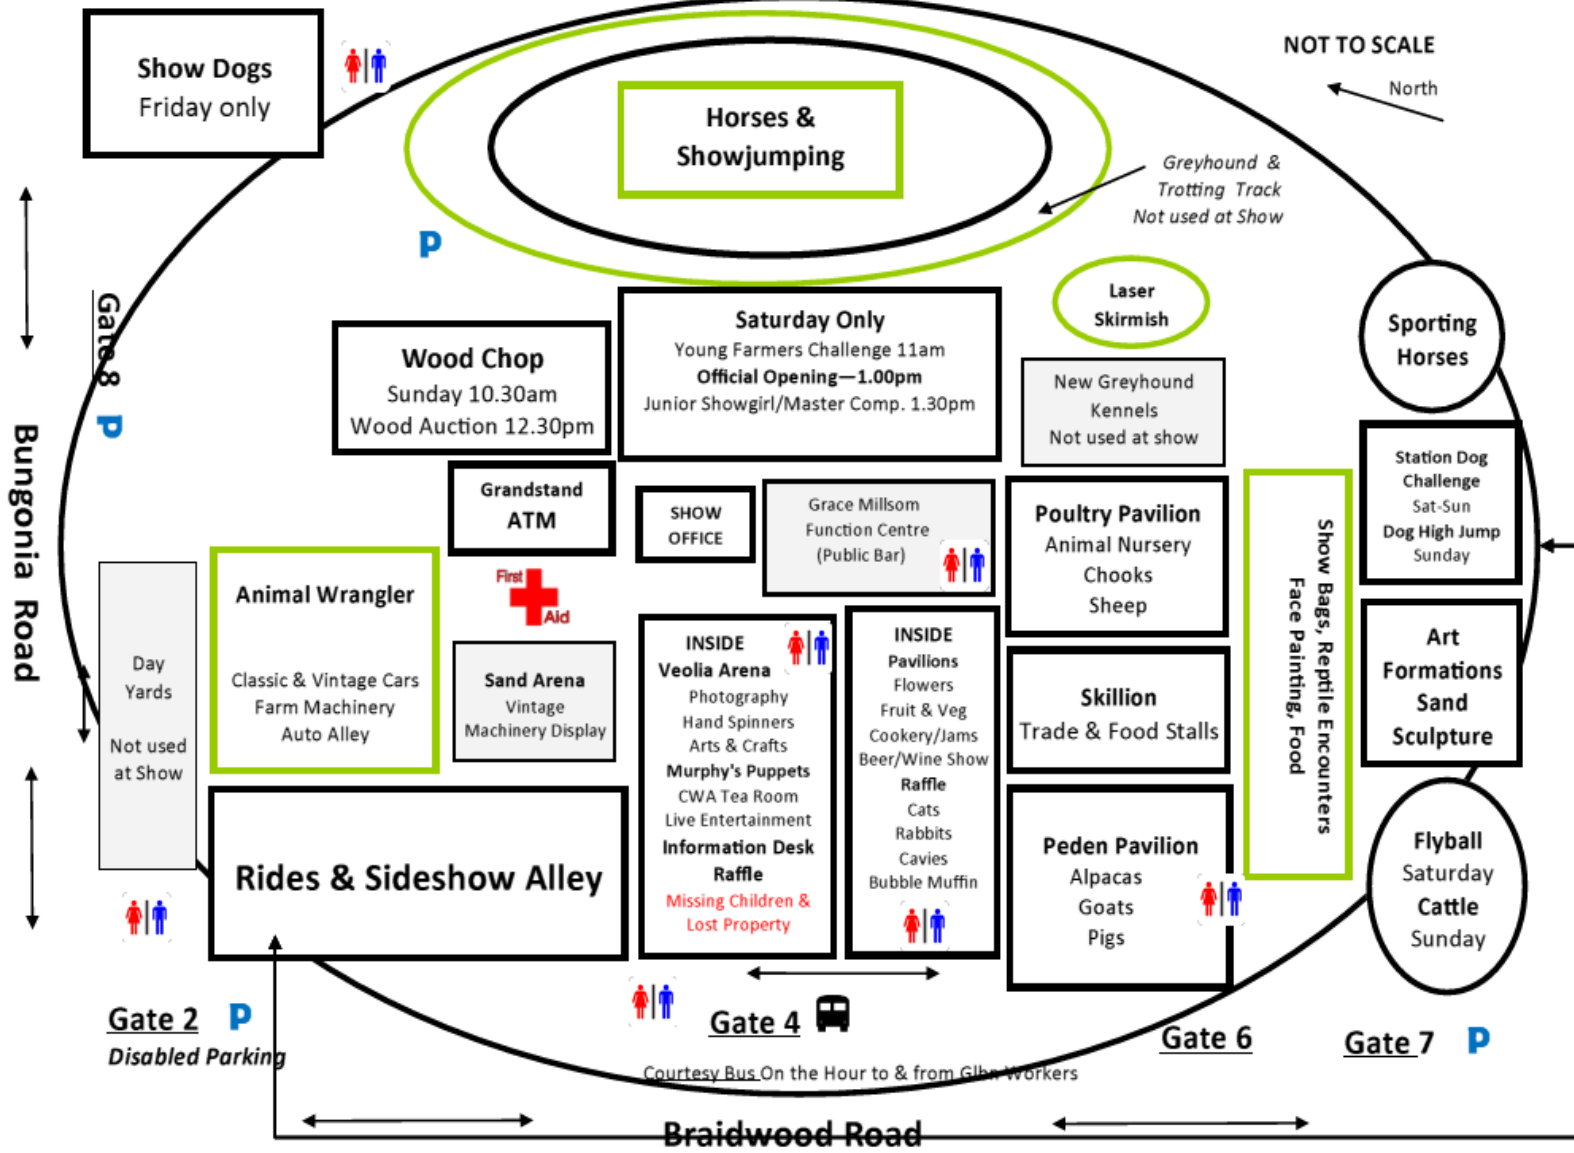

# Goulburn Show 3rd & 4th March 2018

**Welcome to Goulburn Show**  
**3<sup>rd</sup> & 4<sup>th</sup> March 2018**  
**“Something for everyone”**

**Activities around the grounds**

- *All Breeds Dog Show (Friday)*
- *Cat Show*
- *Rabbit Show (Sunday)*
- *Cavies Display (Saturday)*
- *Alpaca Display*
- *Alpaca Youth Paraders (Sunday)*
- *Poultry Show (Saturday)*
- *Boer Goat Championships*
- *Pig Display*
- *Goulburn Station Dog Challenge*
- *Dog High Jump Competition (Sunday)*
- *Black & Coloured Sheep Display*
- *Full Horse Program, Show Jumping & Sporting*
- *Laser Skirmish*
- *Wood Chopping (Sunday)*
- *Animal Nursery*
- *Miniature Goat Show (Sunday)*
- *Angora Goat Show (Saturday)*
- *Cattle Show (Sunday)*
- *Pavilion exhibits*
- *Star Wars Novus Ordo*
- *Historic, Classic, Veteran & Vintage Car Display*
- *Vintage Machinery Display*
- *Trade & Commercial Stalls*
- *Auto Alley Vehicle Displays*
- *Viper Hovercraft*
- *Side Show Alley Rides*
- *Food Vendors*
- *Show Bags*
- *and much, much more!*

**Basketball Stadium**

- Bubble Muffin Kids Cooking **SAT & SUN – 10.30am, 12noon, 1.30pm & 3pm**
- Goulburn Bonsai Demonstrations -**various times**
- Frogs – Care of garden tools – **10am,1pm SAT & SUN**
- Produce, Flowers, Cookery, Jams, Wine, Home Brew, Garden Displays and lots more

**Displays & Demonstrations at various locations**

- Crocodile Encounters
- Animal Wrangler
- Chainsaw Sculpture
- Blacksmith
- Art Formations - Sandsculpture
- NSW Rocks
- The King & Queen of Green ( Roving)

**Grandstand Grassed Area**

- 11am-Young Farmers Challenge - **SATURDAY**
- 1.00pm-Official Opening - **SATURDAY**
- 1.30pm-Junior Showgirl & Master Showman Competition
- 10.30am-Woodchop = **SUNDAY**
- 12.30pm-Wood Auction - **SUNDAY**